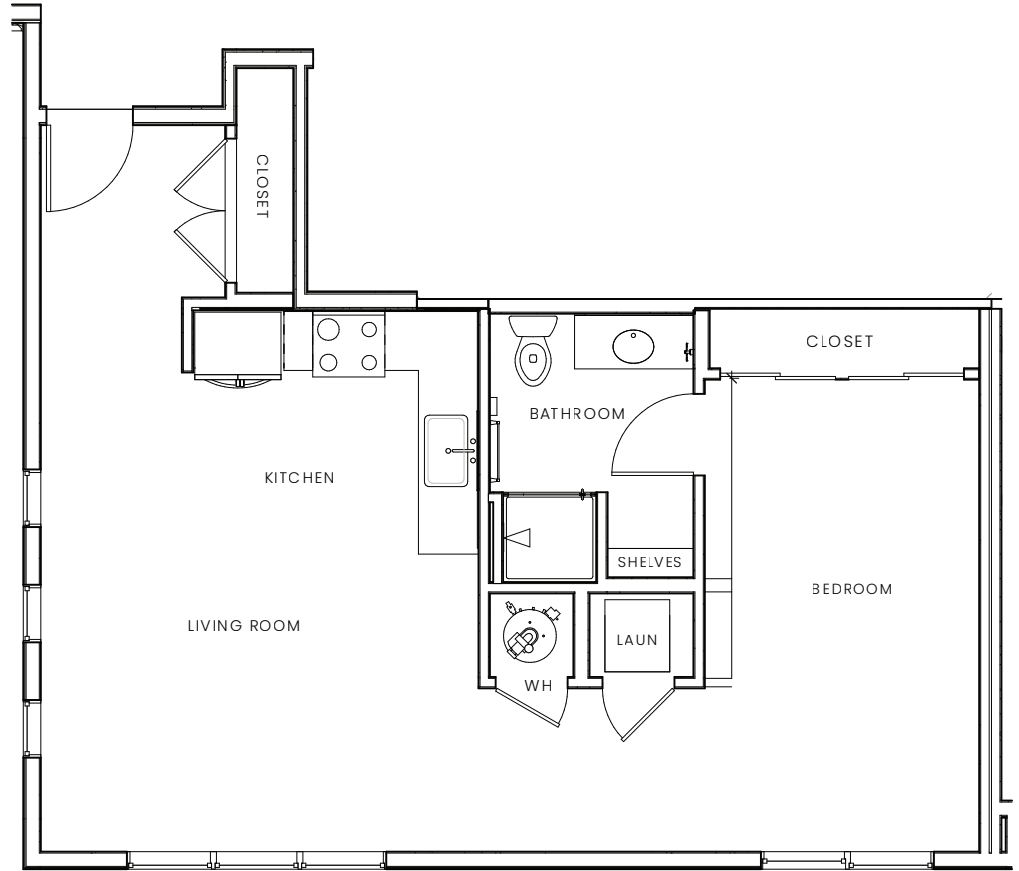

BROADSTONE

STERLING RANCH

AT PROSPECT VILLAGE

GREYSTAR™

Floor plans are artist's rendering. All dimensions are approximate. Actual product and specifications may vary in dimension or detail. Not all features are available in every apartment home. Prices and availability are subject to change. Rent is based on monthly frequency. Additional fees may apply, such as but not limited to package delivery, trash, water, amenities, etc. Please see a representative for details.

STUDIO 725 SQ.FT.

UNIT#:

RENT:

DEPOSIT:

8425 Old Ski Run Circle
Littleton, CO 80125
broadstonesterlingranch.com
(303) 973-9096

VALLEY