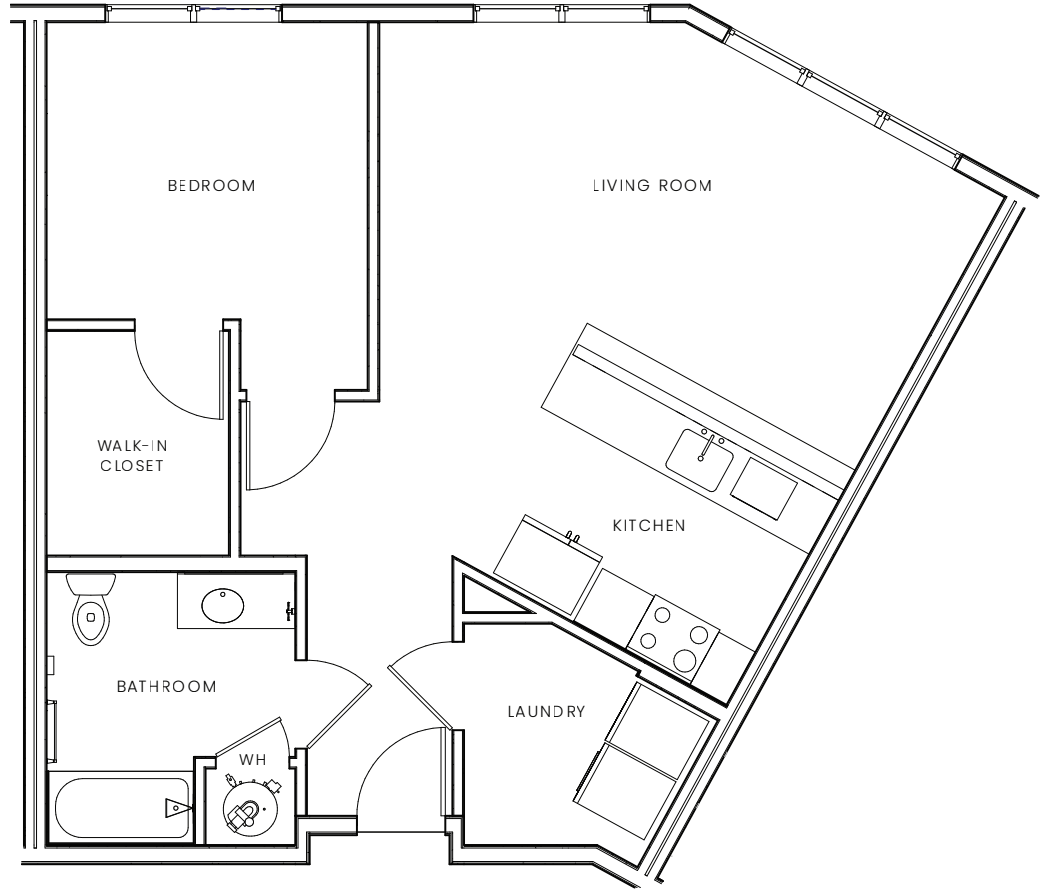

BROADSTONE

STERLING RANCH

AT PROSPECT VILLAGE

GREYSTAR™

Floor plans are artist's rendering. All dimensions are approximate. Actual product and specifications may vary in dimension or detail. Not all features are available in every apartment home. Prices and availability are subject to change. Rent is based on monthly frequency. Additional fees may apply, such as but not limited to package delivery, trash, water, amenities, etc. Please see a representative for details.

1 BED 1 BATH 785 SQ.FT.

UNIT#:

RENT:

DEPOSIT:

8425 Old Ski Run Circle
Littleton, CO 80125
broadstonesterlingranch.com
(303) 973-9096

ROXY