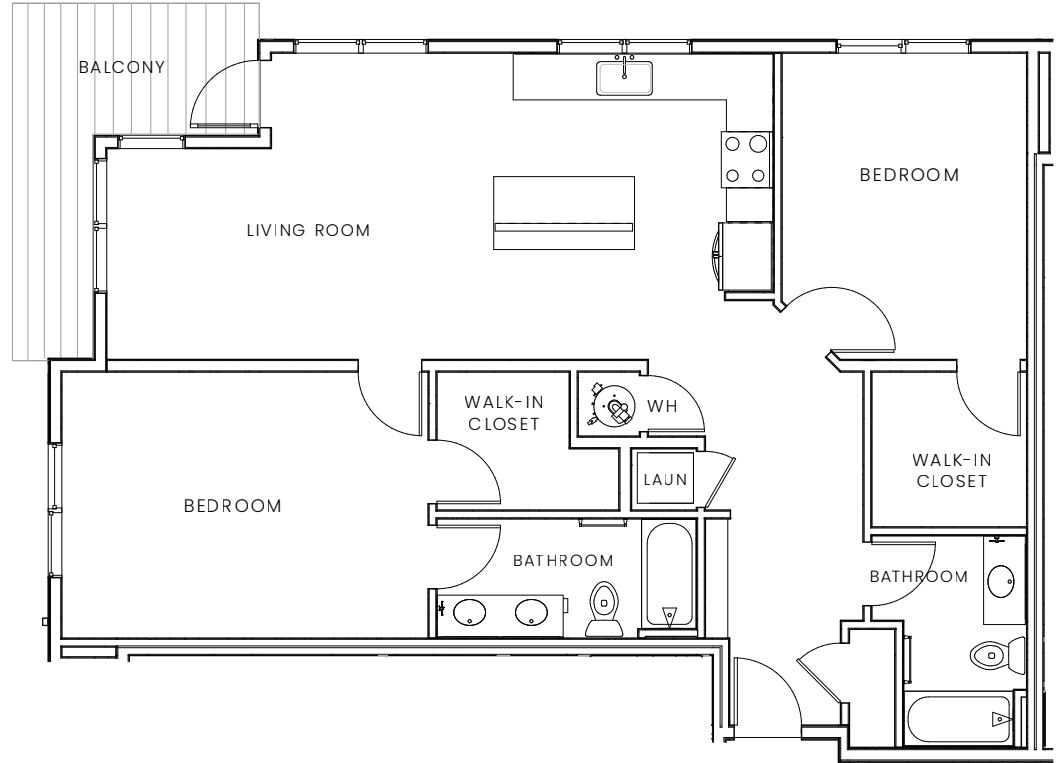

BROADSTONE

STERLING RANCH

AT PROSPECT VILLAGE

GREYSTAR™

Floor plans are artist's rendering. All dimensions are approximate. Actual product and specifications may vary in dimension or detail. Not all features are available in every apartment home. Prices and availability are subject to change. Rent is based on monthly frequency. Additional fees may apply, such as but not limited to package delivery, trash, water, amenities, etc. Please see a representative for details.

2 BED 2 BATH 1,187 SQ.FT.

UNIT#:

RENT:

DEPOSIT:

8425 Old Ski Run Circle
Littleton, CO 80125
broadstonesterlingranch.com
(303) 973-9096

RED ROCK