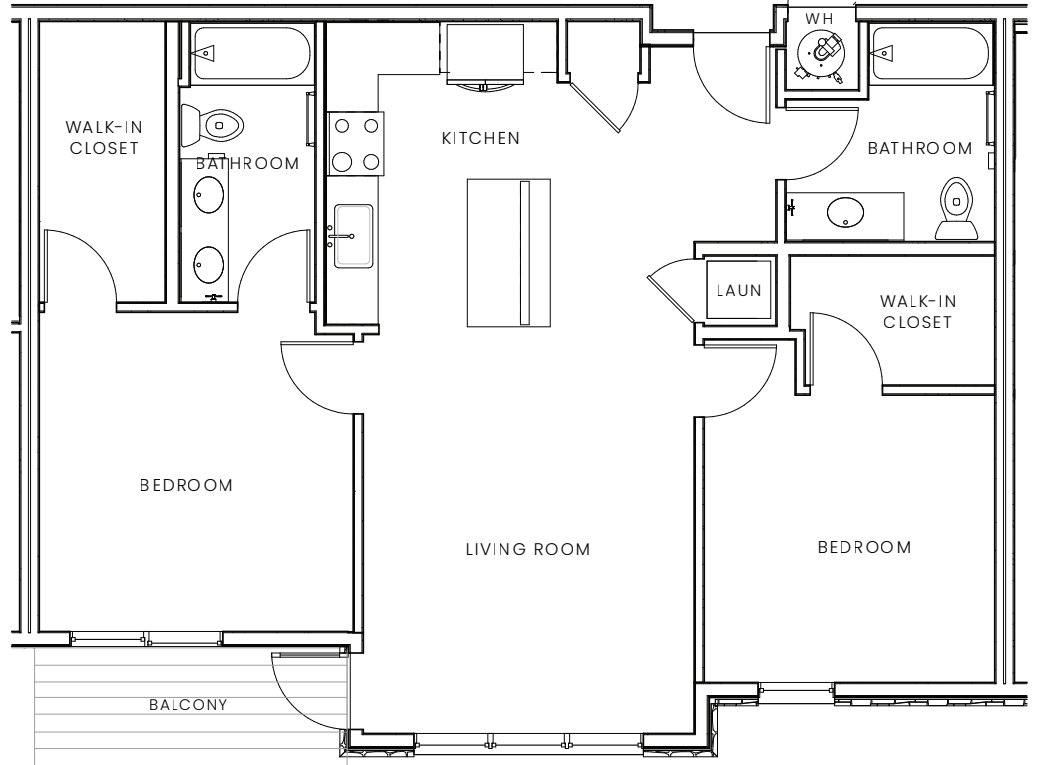

## GREYSTAR™

Floor plans are artist's rendering. All dimensions are approximate. Actual product and specifications may vary in dimension or detail. Not all features are available in every apartment home. Prices and availability are subject to change. Rent is based on monthly frequency. Additional fees may apply, such as but not limited to package delivery, trash, water, amenities, etc. Please see a representative for details.

2 BED 2 BATH 1,101 - 1,102 SQ.FT.

UNIT#:

RENT:

DEPOSIT:

8425 Old Ski Run Circle  
Littleton, CO 80125  
broadstonesterlingranch.com  
(303) 973-9096