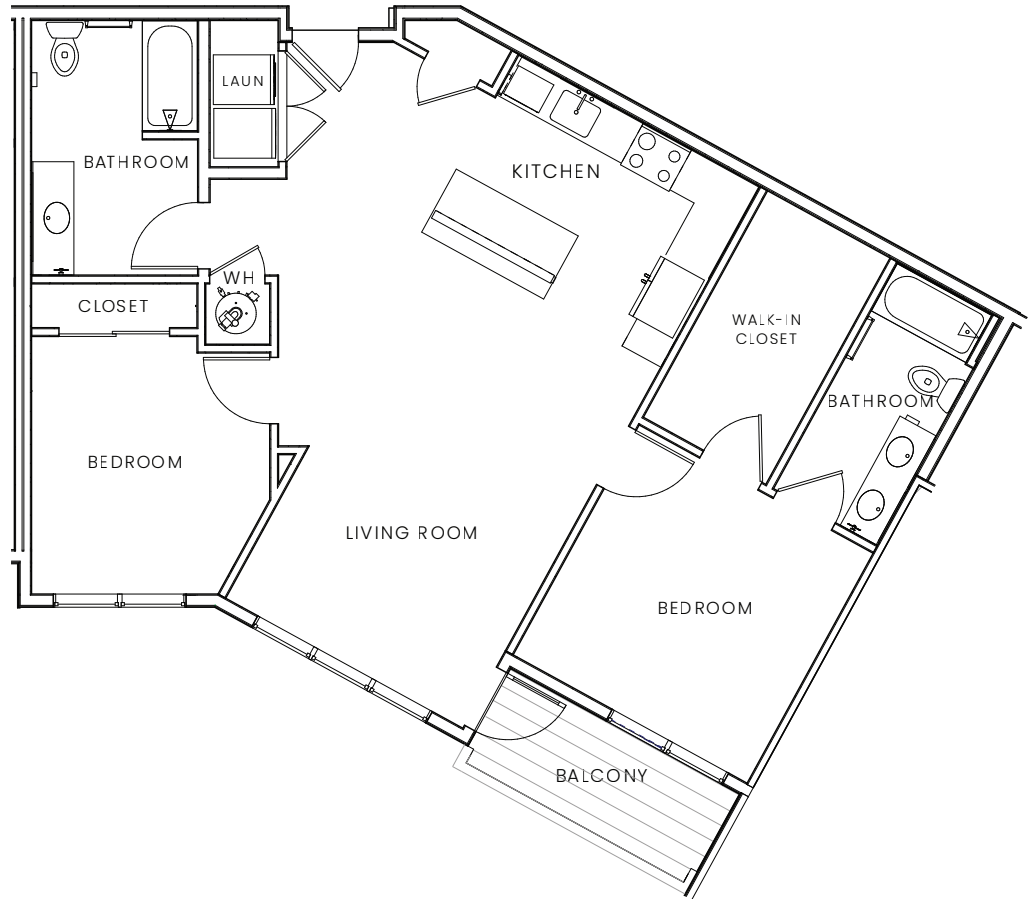

BROADSTONE

STERLING RANCH

AT PROSPECT VILLAGE

GREYSTAR™

Floor plans are artist's rendering. All dimensions are approximate. Actual product and specifications may vary in dimension or detail. Not all features are available in every apartment home. Prices and availability are subject to change. Rent is based on monthly frequency. Additional fees may apply, such as but not limited to package delivery, trash, water, amenities, etc. Please see a representative for details.

2 BED 2 BATH 1,101 SQ.FT.

UNIT#:

RENT:

DEPOSIT:

8425 Old Ski Run Circle
Littleton, CO 80125
broadstonesterlingranch.com
(303) 973-9096

MEADOWLARK