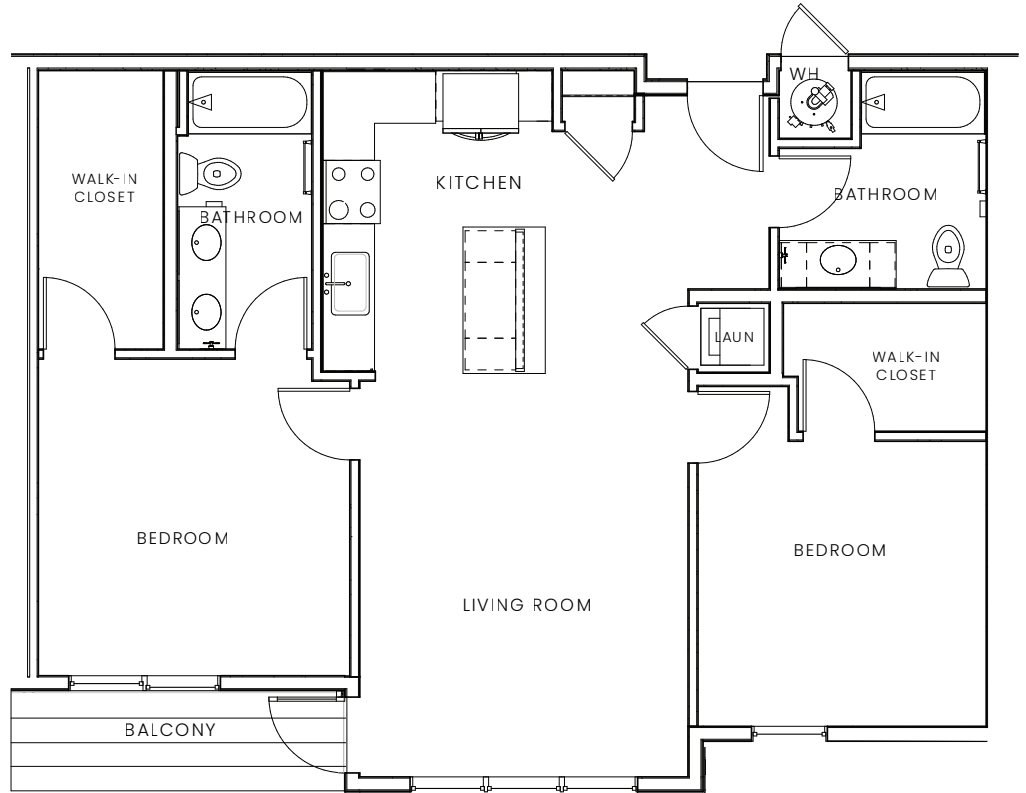

BROADSTONE

STERLING RANCH

AT PROSPECT VILLAGE

GREYSTAR™

Floor plans are artist's rendering. All dimensions are approximate. Actual product and specifications may vary in dimension or detail. Not all features are available in every apartment home. Prices and availability are subject to change. Rent is based on monthly frequency. Additional fees may apply, such as but not limited to package delivery, trash, water, amenities, etc. Please see a representative for details.

2 BED 2 BATH 1,102 SQ.FT.

UNIT#:

RENT:

DEPOSIT:

8425 Old Ski Run Circle
Littleton, CO 80125
broadstonesterlingranch.com
(303) 973-9096

LYON