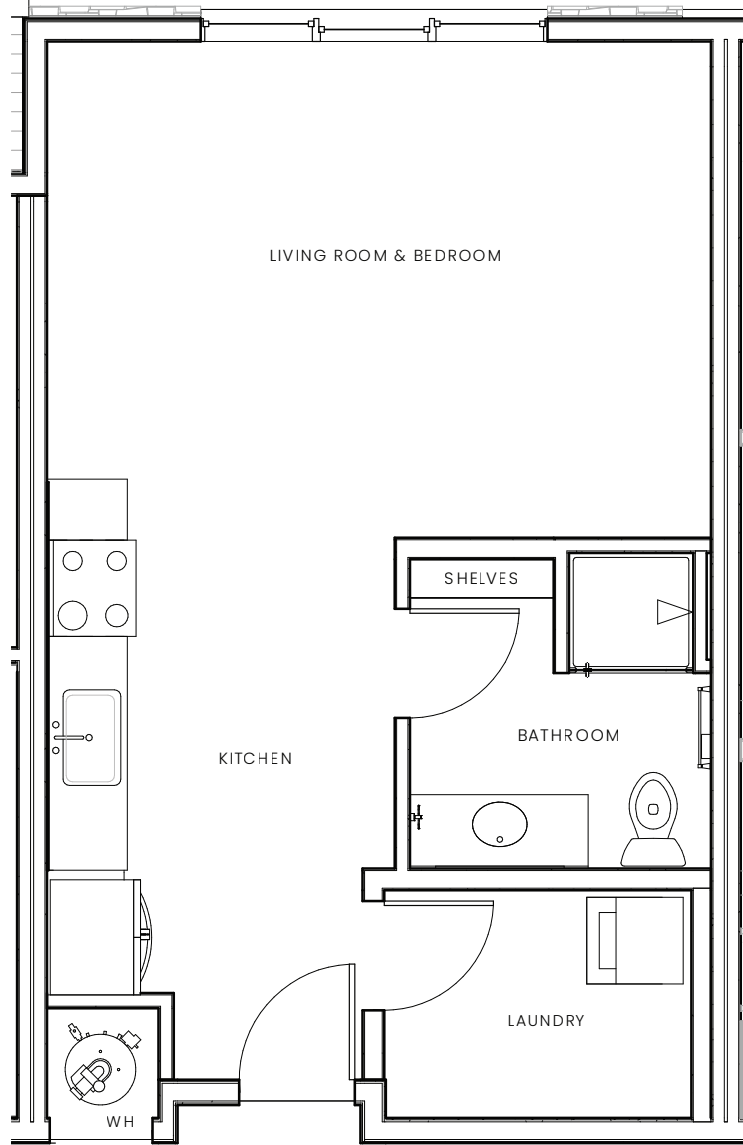

BROADSTONE

STERLING RANCH

AT PROSPECT VILLAGE

GREYSTAR™

Floor plans are artist's rendering. All dimensions are approximate. Actual product and specifications may vary in dimension or detail. Not all features are available in every apartment home. Prices and availability are subject to change. Rent is based on monthly frequency. Additional fees may apply, such as but not limited to package delivery, trash, water, amenities, etc. Please see a representative for details.

STUDIO 513 SQ.FT.

UNIT#:

RENT:

DEPOSIT:

8425 Old Ski Run Circle
Littleton, CO 80125
broadstonesterlingranch.com
(303) 973-9096

HIGHLINE