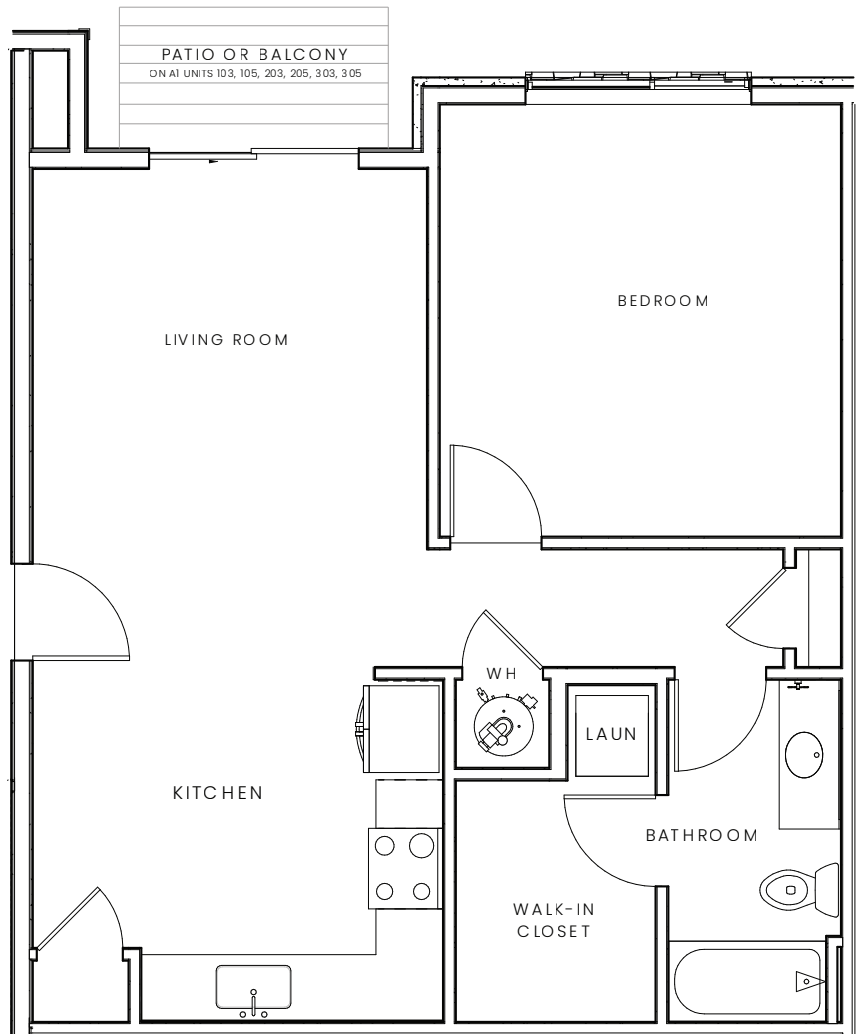

## GREYSTAR™

Floor plans are artist's rendering. All dimensions are approximate. Actual product and specifications may vary in dimension or detail. Not all features are available in every apartment home. Prices and availability are subject to change. Rent is based on monthly frequency. Additional fees may apply, such as but not limited to package delivery, trash, water, amenities, etc. Please see a representative for details.

1 BED 1 BATH 737 SQ.FT.

UNIT#:

RENT:

DEPOSIT:

8425 Old Ski Run Circle  
Littleton, CO 80125  
broadstonesterlingranch.com  
(303) 973-9096