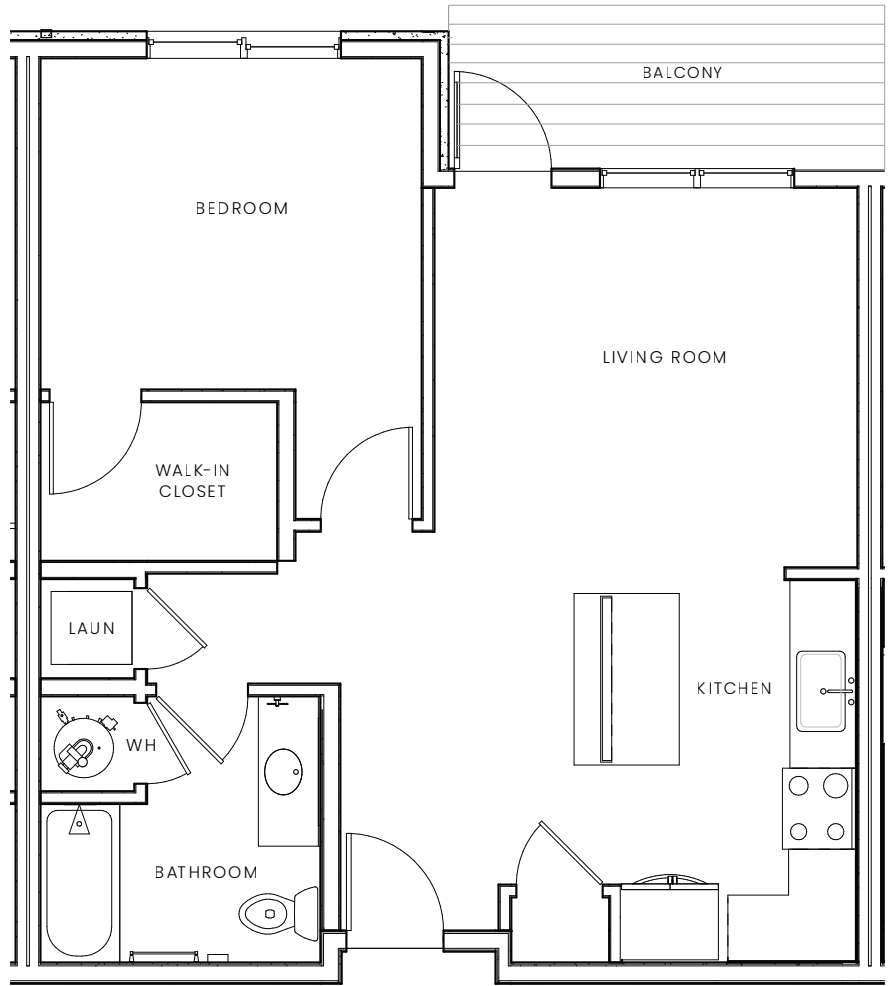

## GREYSTAR™

Floor plans are artist's rendering. All dimensions are approximate. Actual product and specifications may vary in dimension or detail. Not all features are available in every apartment home. Prices and availability are subject to change. Rent is based on monthly frequency. Additional fees may apply, such as but not limited to package delivery, trash, water, amenities, etc. Please see a representative for details.

1 BED 1 BATH 686 - 691 SQ.FT.

UNIT#:

RENT:

DEPOSIT:

8425 Old Ski Run Circle  
Littleton, CO 80125  
broadstonesterlingranch.com  
(303) 973-9096