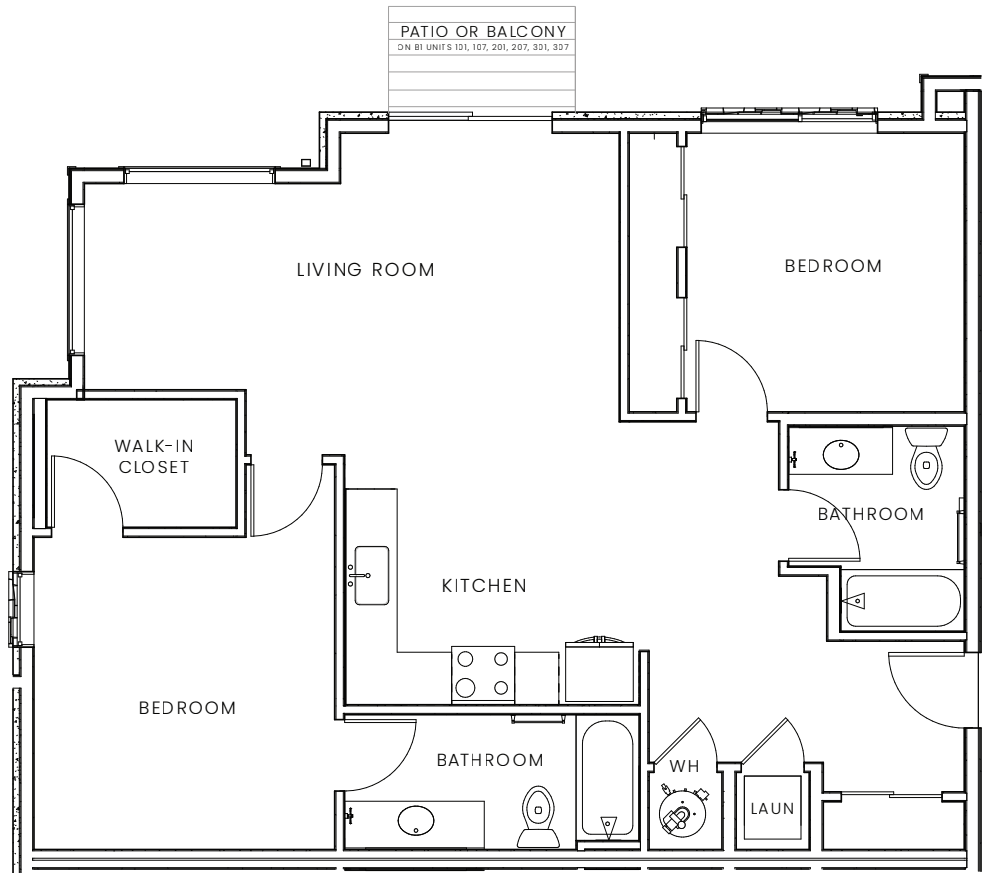

## GREYSTAR™

Floor plans are artist's rendering. All dimensions are approximate. Actual product and specifications may vary in dimension or detail. Not all features are available in every apartment home. Prices and availability are subject to change. Rent is based on monthly frequency. Additional fees may apply, such as but not limited to package delivery, trash, water, amenities, etc. Please see a representative for details.

2 BED 2 BATH 1,073 SQ.FT.

UNIT#:

RENT:

DEPOSIT:

8425 Old Ski Run Circle  
Littleton, CO 80125  
broadstonesterlingranch.com  
(303) 973-9096