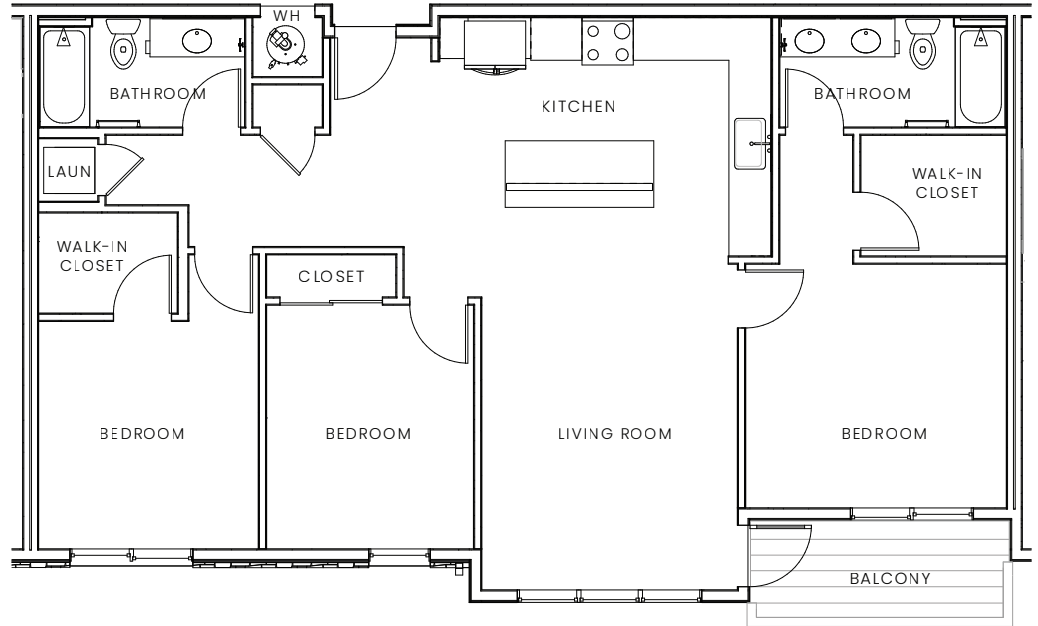

BROADSTONE

STERLING RANCH

AT PROSPECT VILLAGE

GREYSTAR™

Floor plans are artist's rendering. All dimensions are approximate. Actual product and specifications may vary in dimension or detail. Not all features are available in every apartment home. Prices and availability are subject to change. Rent is based on monthly frequency. Additional fees may apply, such as but not limited to package delivery, trash, water, amenities, etc. Please see a representative for details.

3 BED 2 BATH 1,280 - 1,281 SQ.FT.

UNIT#:

RENT:

DEPOSIT:

8425 Old Ski Run Circle
Littleton, CO 80125
broadstonesterlingranch.com
(303) 973-9096

WATERTON CANYON