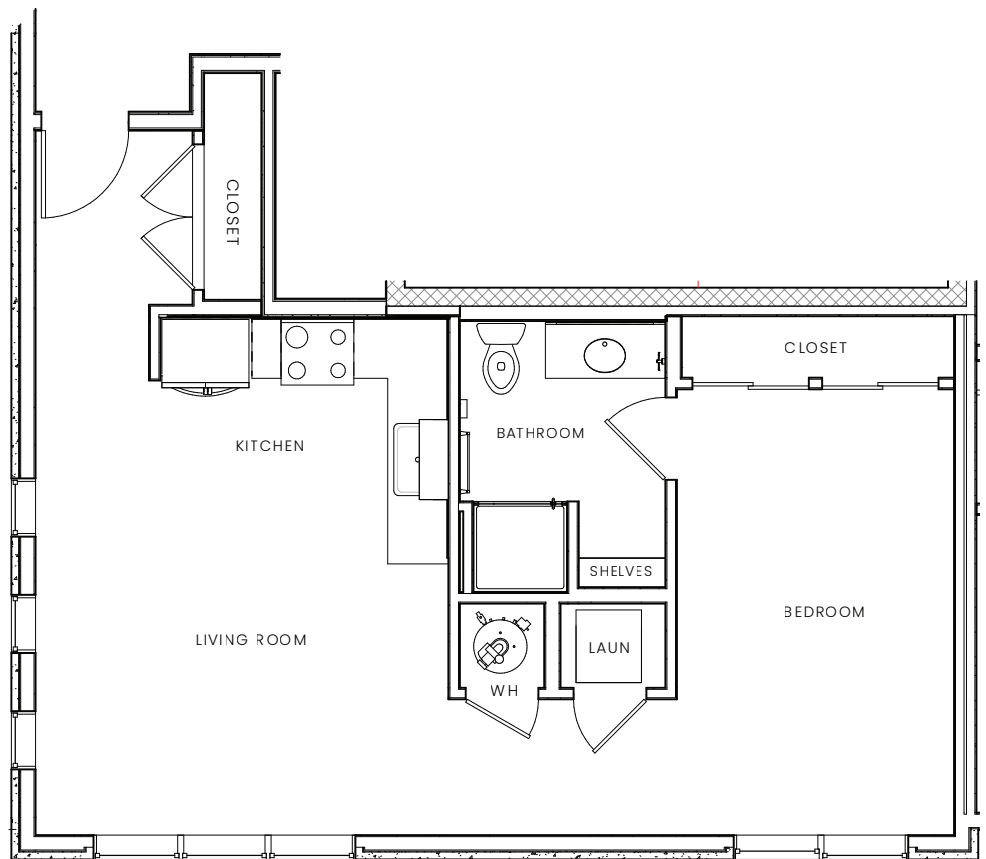

BROADSTONE

STERLING RANCH

AT PROSPECT VILLAGE

GREYSTAR™

Floor plans are artist's rendering. All dimensions are approximate. Actual product and specifications may vary in dimension or detail. Not all features are available in every apartment home. Prices and availability are subject to change. Rent is based on monthly frequency. Additional fees may apply, such as but not limited to package delivery, trash, water, amenities, etc. Please see a representative for details.

STUDIO 665 SQ.FT.

UNIT#:

RENT:

DEPOSIT:

8425 Old Ski Run Circle
Littleton, CO 80125
broadstonesterlingranch.com
(303) 973-9096

VALLEY CANYON